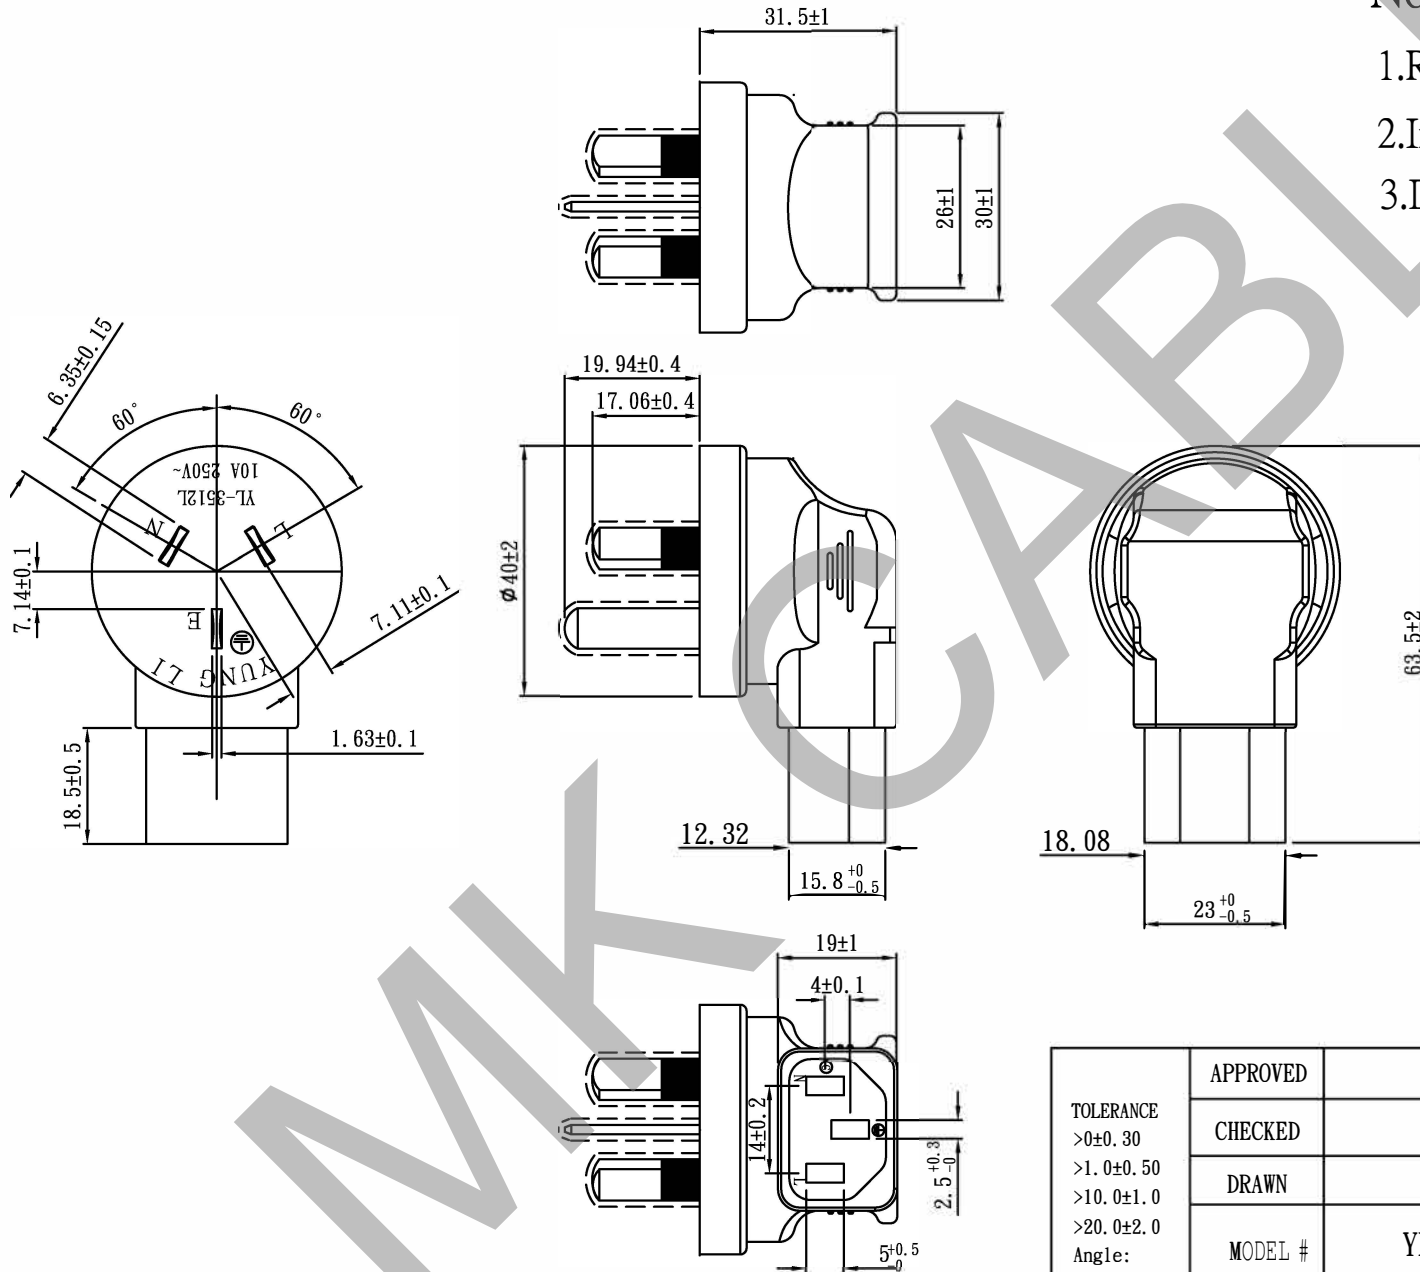

# Down Angle IEC 60320 C13 to AS 3112 Plug

Note:

1. Rating: 10A 250V
2. Insulation Resistance: 100MΩ
3. Dielectric Voltage: 2000V/sec

TOLERANCE >0±0.30 >1.0±0.50 >10.0±1.0 >20.0±2.0 Angle: ±1°	APPROVED		DATE	MK Cable			
	CHECKED		DATE				
	DRAWN		DATE				
	MODEL #	YL-3512L		ITEM #	MK8011		
DRAWING NO.	CY-A3512L		MATERIAL	P. V. C	UNIT	mm	
	SCALE	1:1		