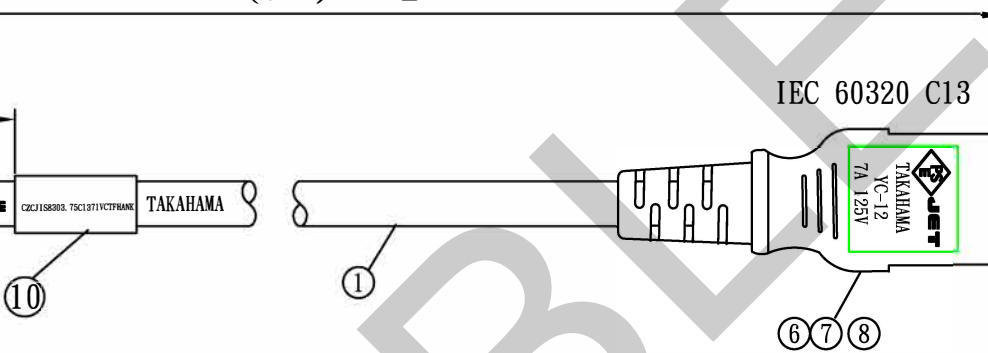

(71")1800±50

NO.	SPECIFICATION	QTY	REMARK
1	PSE:VCTF 0.75/3C BLACK	1PC	
2	YP-12 PVC PLASTIC 50P BLACK	19g/PC	
3	TERMINAL:98675BS-1	2PCS	
4	YP-12 INNER BODY	1PC	
5	∅4.75 TERMINAL:98475	1PC	
6	YC-12 PVC PLASTIC 50P BLACK	18g/PC	
7	U-TYPE TERMINAL:97740PS-0	3PCS	
8	YC-12 INNER BODY	1PC	
9	SLEEVE	1PC	
10	LABEL:(40+25)*50mm	1PC	
11	MINI TIE BLACK	1PC	

CABLE MARKING:

⊠PSE JET TAKAHAMA VCTF 3G 0.75mm² 20XX -F-

Tolerance >0±0.30 >1.0±0.50 >10.0±1.0 >20.0±2.0 Angle: ±1°	Approved	Date	MK Cable			
	Checked	Date				
	Drawn	SUKI	Date	24.04.19	ITEM #	MK8518
	Cat. No.	YP-12/YC-12		MODEL #	CZCJIS8303.75C1371VCTFHANK	
	Drawing No.	Rev.	B	Material	P.V.C	Unit
			Scale			