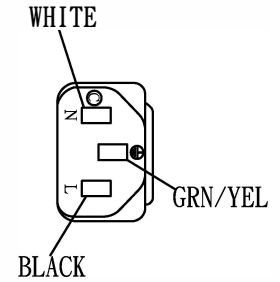

(71")1800±50

NO.	SPECIFICATION	QTY	REMARK
1	PSE:VCTF 0.75/3C BLACK	1PC	
2	YP-12 PVC PLASTIC 50P BLACK	19g/PC	
3	TERMINAL:98675BS-1	2PCS	
4	YP-12 INNER BODY	1PC	
5	∅4.75 TERMINAL:98475	1PC	
6	YC-12 PVC PLASTIC 50P BLACK	18g/PC	
7	U-TYPE TERMINAL:97740PS-0	3PCS	
8	YC-12 INNER BODY	1PC	
9	SLEEVE	1PC	
10	LABEL:(40+25)*50mm	1PC	
11	MINI TIE BLACK	1PC	

CABLE MARKING:

⊠PSE JET TAKAHAMA VCTF 3G 0.75mm² 20XX -F-

Tolerance >0±0.30 >1.0±0.50 >10.0±1.0 >20.0±2.0 Angle: ±1°	Approved	Date	MK Cable			
	Checked	Date				
	Drawn	SUKI	Date	24.04.19	ITEM #	MK8518
	Cat. No.	YP-12/YC-12		MODEL #	CZCJIS8303.75C1371VCTFHANK	
	Drawing No.	Rev.	B	Material	P.V.C	Unit
			Scale			