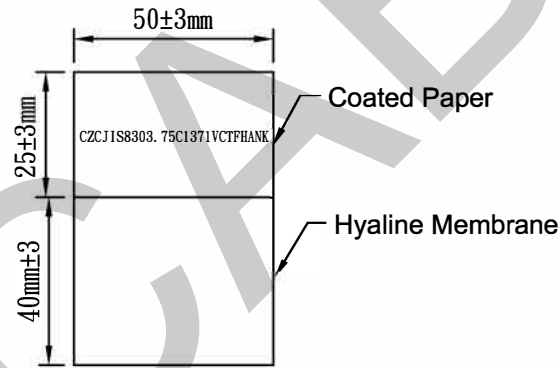

(71")1800±50

NO.	SPECIFICATION	QTY	REMARK
1	PSE:VCTF 0.75/3C BLACK	1PC	
2	YP-12 PVC PLASTIC 50P BLACK	19g/PC	
3	TERMINAL:98675BS-1	2PCS	
4	YP-12 INNER BODY	1PC	
5	∅4.75 TERMINAL:98475	1PC	
6	YC-12 PVC PLASTIC 50P BLACK	18g/PC	
7	U-TYPE TERMINAL:97740PS-0	3PCS	
8	YC-12 INNER BODY	1PC	
9	SLEEVE	1PC	
10	LABEL:(40+25)*50mm	1PC	
11	MINI TIE BLACK	1PC	

CABLE MARKING:

⊠PSE JET TAKAHAMA VCTF 3G 0.75mm² 20XX -F-

Tolerance >0±0.30 >1.0±0.50 >10.0±1.0 >20.0±2.0 Angle: ±1°	Approved	Date	MK Cable			
	Checked	Date				
	Drawn	SUKI	Date	24.04.19	ITEM #	MK8518
	Cat. No.	YP-12/YC-12		MODEL #	CZCJIS8303.75C1371VCTFHANK	
	Drawing No.	Rev.	B	Material	P.V.C	Unit
			Scale			