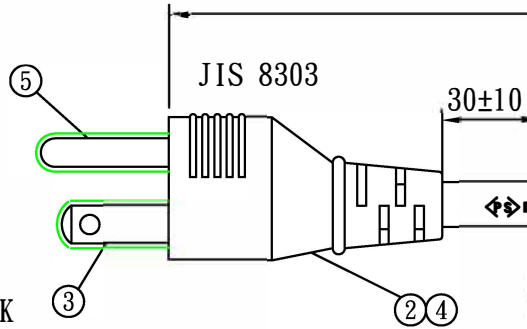

(98") 2500±50

NO.	SPECIFICATION	QTY	REMARK
1	PSE:VCTF 1.25/3C BLACK	1PC	
2	YP-12 PVC PLASTIC 50P BLACK	19g/PC	
3	TERMINAL:98675BS-1	2PCS	
4	YP-12 INNER BODY	1PC	
5	∅4.75 TERMINAL:98475	1PC	
6	YC-12 PVC PLASTIC 50P BLACK	18g/PC	
7	U-TYPE TERMINAL:97740PS-0	3PCS	
8	YC-12 INNER BODY	1PC	
9	SLEEVE	1PC	
10	LABEL:(40+25)*50mm	1PC	
11	MINI TIE BLACK	1PC	

CABLE MARKING:

⊠PS⊠ E JET TAKAHAMA VCTF 3G 1.25mm² 20XX -F-

Tolerance >0±0.30 >1.0±0.50 >10.0±1.0 >20.0±2.0 Angle: ±1°	Approved	Date		MK Cable				
	Checked	Date		ITEM #	MK8714			
	Drawn	SUKI	Date	24.04.19	MODEL #	CZCJIS83031.25C1398VCTFHANK		
	Cat. No.	YP-12/YC-12			Material	P.V.C	Unit	mm
	Drawing No.	Rev.		B	Scale			