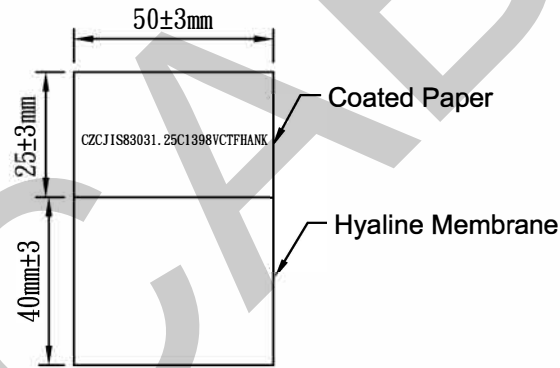

(98") 2500±50

NO.	SPECIFICATION	QTY	REMARK
1	PSE:VCTF 1.25/3C BLACK	1PC	
2	YP-12 PVC PLASTIC 50P BLACK	19g/PC	
3	TERMINAL:98675BS-1	2PCS	
4	YP-12 INNER BODY	1PC	
5	∅4.75 TERMINAL:98475	1PC	
6	YC-12 PVC PLASTIC 50P BLACK	18g/PC	
7	U-TYPE TERMINAL:97740PS-0	3PCS	
8	YC-12 INNER BODY	1PC	
9	SLEEVE	1PC	
10	LABEL:(40+25)*50mm	1PC	
11	MINI TIE BLACK	1PC	

CABLE MARKING:

⊠PS⊠ E JET TAKAHAMA VCTF 3G 1.25mm² 20XX -F-

Tolerance >0±0.30 >1.0±0.50 >10.0±1.0 >20.0±2.0 Angle: ±1°	Approved	Date		MK Cable				
	Checked	Date		ITEM #	MK8714			
	Drawn	SUKI	Date	24.04.19	MODEL #	CZCJIS83031.25C1398VCTFHANK		
	Cat. No.	YP-12/YC-12			Material	P.V.C	Unit	mm
	Drawing No.	Rev.		B	Scale			