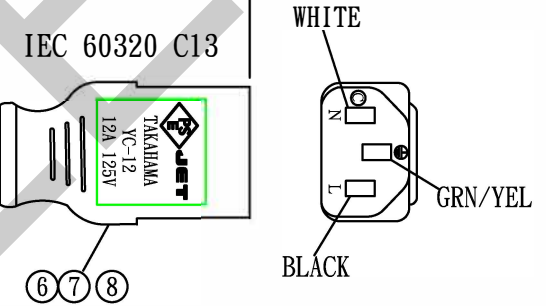

(98") 2500±50

NO.	SPECIFICATION	QTY	REMARK
1	PSE:VCTF 1.25/3C BLACK	1PC	
2	YP-12 PVC PLASTIC 50P BLACK	19g/PC	
3	TERMINAL:98675BS-1	2PCS	
4	YP-12 INNER BODY	1PC	
5	∅4.75 TERMINAL:98475	1PC	
6	YC-12 PVC PLASTIC 50P BLACK	18g/PC	
7	U-TYPE TERMINAL:97740PS-0	3PCS	
8	YC-12 INNER BODY	1PC	
9	SLEEVE	1PC	
10	LABEL:(40+25)*50mm	1PC	
11	MINI TIE BLACK	1PC	

CABLE MARKING:

⊠PS⊠ E JET TAKAHAMA VCTF 3G 1.25mm² 20XX -F-

Tolerance >0±0.30 >1.0±0.50 >10.0±1.0 >20.0±2.0 Angle: ±1°	Approved	Date		MK Cable				
	Checked	Date		ITEM #	MK8714			
	Drawn	SUKI	Date	24.04.19	MODEL #	CZCJIS83031.25C1398VCTFHANK		
	Cat. No.	YP-12/YC-12			Material	P.V.C	Unit	mm
	Drawing No.	Rev.		B	Scale			