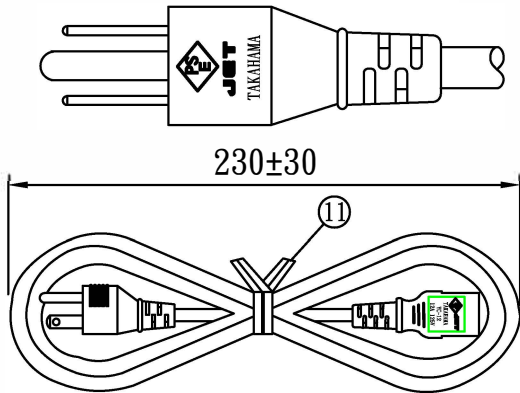

(98") 2500±50

NO.	SPECIFICATION	QTY	REMARK
1	PSE:VCTF 1.25/3C BLACK	1PC	
2	YP-12 PVC PLASTIC 50P BLACK	19g/PC	
3	TERMINAL:98675BS-1	2PCS	
4	YP-12 INNER BODY	1PC	
5	∅4.75 TERMINAL:98475	1PC	
6	YC-12 PVC PLASTIC 50P BLACK	18g/PC	
7	U-TYPE TERMINAL:97740PS-0	3PCS	
8	YC-12 INNER BODY	1PC	
9	SLEEVE	1PC	
10	LABEL:(40+25)*50mm	1PC	
11	MINI TIE BLACK	1PC	

CABLE MARKING:

⊠PS⊠ E JET TAKAHAMA VCTF 3G 1.25mm² 20XX -F-

Tolerance >0±0.30 >1.0±0.50 >10.0±1.0 >20.0±2.0 Angle: ±1°	Approved	Date		MK Cable				
	Checked	Date		ITEM #	MK8714			
	Drawn	SUKI	Date	24.04.19	MODEL #	CZCJIS83031.25C1398VCTFHANK		
	Cat. No.	YP-12/YC-12			Material	P.V.C	Unit	mm
	Drawing No.	Rev.		B	Scale			